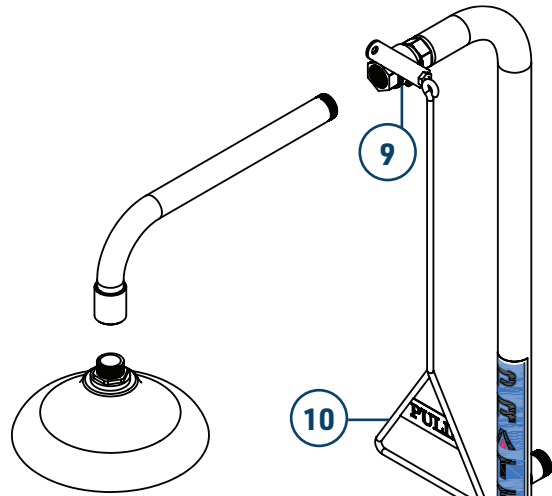

SPARE PARTS

1	570027	PRATT EYE & FACE WASH NOZZLE YELLOW ABS PLASTIC SUITS ALL ELITE EYEWASH
1A	570029	PRATT DUST CAP ABS PLASTIC TO SUIT EYE & FACE WASH NOZZLE
1B	570030	PRATT SS304 SCREWS PACK OF 6 TO SUIT EYE & FACE WASH NOZZLE
1C	570031	PRATT AERATOR SUITS ALL EYE & FACE WASH INC. WASHER
1D	570032	PRATT 304 STAINLESS STEEL RING SUITS EYE & FACE WASH AERATOR
2	570003	PRATT EYEWASH NOZZLE ASSEMBLY S/STEEL WITH RUBBER EYECUP SUITS ALL ELITE EYEWASH
2A 3B	570018	PRATT AERATOR SUITS ALL ELITE AND ECONOMY EYEWASH
2B	570017	PRATT RUBBER EYEWASH CUP WITH YELLOW DUST CAP SUITS ALL ELITE EYEWASH
2C	570028	PRATT 304 STAINLESS STEEL RING SUITS EYEWASH AERATOR
3	570004	PRATT EYEWASH NOZZLE ASSEMBLY S/STEEL WITH YELLOW DUST CAP SUITS SE693 AND FTL EYEWASH
3A	570023	PRATT YELLOW DUST CAPS PLASTIC SUITS SE693 AND FTL EYEWASH
4	570006	PRATT S/STEEL EYEWASH BOWL SUITS ALL ELITE EYEWASH
5	570010	PRATT S/STEEL PUSH HANDLE FOR 570012 S/STEEL BALL VALVE SUITS ALL ELITE EYEWASH
6	570012	PRATT 15MM S/STEEL BALL VALVE FOR 570010 S/STEEL PUSH HANDLE SUITS ALL ELITE EYEWASH
7	570020	PRATT S/STEEL FOOT TREADLE SILVER SUITS ALL ELITE EYEWASH
8	570024	PRATT BLACK WASHER FOR STANCHION JOINT SUITS ALL ELITE SHOWERS
9	570014	PRATT 25mm S/STEEL BALL VALVE WITH LEVER ARM SUITS ALL ELITE SHOWERS
10	570016	PRAT S/STEEL PULL ROD SILVER SUITS ALL ELITE SHOWERS
11	570007	PRATT ABS PLASTIC SHOWER HEAD WITH SWIRLTEC NOZZLE SUITS ALL ELITE SHOWERS
12	570008	PRATT S/STEEL SHOWER HEAD WITH SWIRLTEC NOZZLE SUITS SE693