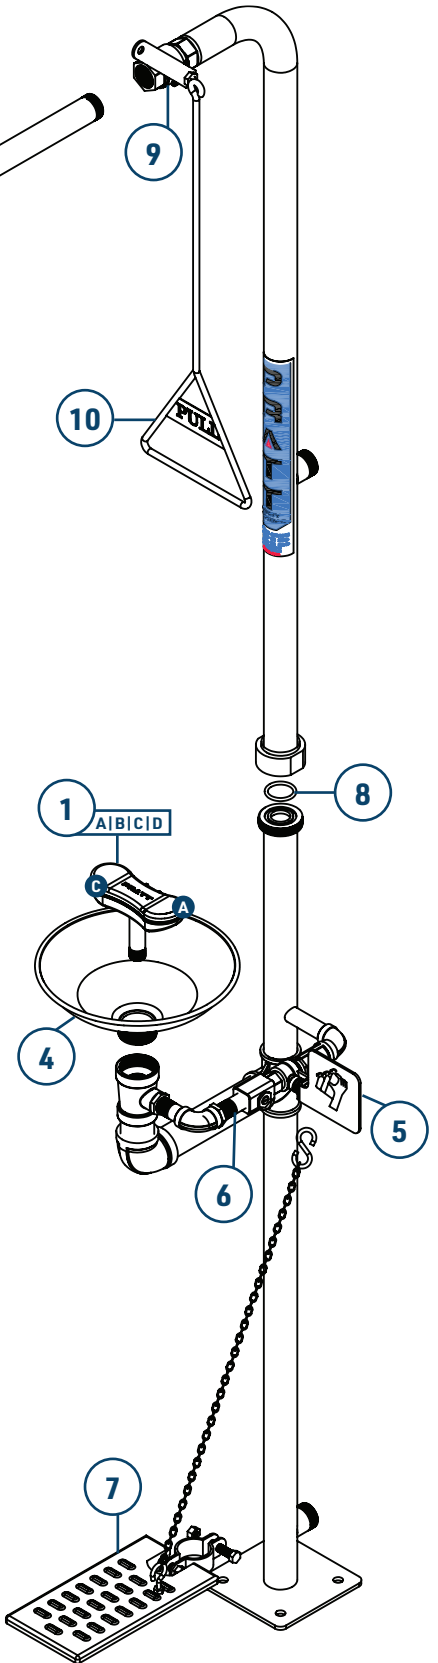

SPARE PARTS

1	570027	PRATT EYE & FACE WASH NOZZLE YELLOW ABS PLASTIC SUITS ALL ELITE EYEWASH
1A	570029	PRATT DUST CAP ABS PLASTIC TO SUIT EYE & FACE WASH NOZZLE
1B	570030	PRATT SS304 SCREWS PACK OF 6 TO SUIT EYE & FACE WASH NOZZLE
1C	570031	PRATT AERATOR SUITS ALL EYE & FACE WASH INC. WASHER
1D	570032	PRATT 304 STAINLESS STEEL RING SUITS EYE & FACE WASH AERATOR
2	570003	PRATT EYEWASH NOZZLE ASSEMBLY S/STEEL WITH RUBBER EYECUP SUITS ALL ELITE EYEWASH
2A 3B	570018	PRATT AERATOR SUITS ALL ELITE AND ECONOMY EYEWASH
2B	570017	PRATT RUBBER EYEWASH CUP WITH YELLOW DUST CAP SUITS ALL ELITE EYEWASH
2C	570028	PRATT 304 STAINLESS STEEL RING SUITS EYEWASH AERATOR
3	570004	PRATT EYEWASH NOZZLE ASSEMBLY S/STEEL WITH YELLOW DUST CAP SUITS SE693 AND FTL EYEWASH
3A	570023	PRATT YELLOW DUST CAPS PLASTIC SUITS SE693 AND FTL EYEWASH
4	570006	PRATT S/STEEL EYEWASH BOWL SUITS ALL ELITE EYEWASH
5	570010	PRATT S/STEEL PUSH HANDLE FOR 570012 S/STEEL BALL VALVE SUITS ALL ELITE EYEWASH
6	570012	PRATT 15MM S/STEEL BALL VALVE FOR 570010 S/STEEL PUSH HANDLE SUITS ALL ELITE EYEWASH
7	570020	PRATT S/STEEL FOOT TREADLE SILVER SUITS ALL ELITE EYEWASH
8	570024	PRATT BLACK WASHER FOR STANCHION JOINT SUITS ALL ELITE SHOWERS
9	570014	PRATT 25mm S/STEEL BALL VALVE WITH LEVER ARM SUITS ALL ELITE SHOWERS
10	570016	PRAT S/STEEL PULL ROD SILVER SUITS ALL ELITE SHOWERS
11	570007	PRATT ABS PLASTIC SHOWER HEAD WITH SWIRLTEC NOZZLE SUITS ALL ELITE SHOWERS
12	570008	PRATT S/STEEL SHOWER HEAD WITH SWIRLTEC NOZZLE SUITS SE693