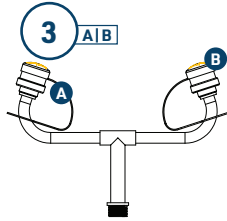

SPARE PARTS

1	570027	PRATT EYE & FACE WASH NOZZLE YELLOW ABS PLASTIC SUITS ALL ELITE EYEWASH
1A	570029	PRATT DUST CAP ABS PLASTIC TO SUIT EYE & FACE WASH NOZZLE
1B	570030	PRATT SS304 SCREWS PACK OF 6 TO SUIT EYE & FACE WASH NOZZLE
1C	570031	PRATT AERATOR SUITS ALL EYE & FACE WASH INC. WASHER
1D	570032	PRATT 304 STAINLESS STEEL RING SUITS EYE & FACE WASH AERATOR
2	570003	PRATT EYEWASH NOZZLE ASSEMBLY S/STEEL WITH RUBBER EYECUP SUITS ALL ELITE EYEWASH
2A 3B	570018	PRATT AERATOR SUITS ALL ELITE AND ECONOMY EYEWASH
2B	570017	PRATT RUBBER EYEWASH CUP WITH YELLOW DUST CAP SUITS ALL ELITE EYEWASH
2C	570028	PRATT 304 STAINLESS STEEL RING SUITS EYEWASH AERATOR
3	570004	PRATT EYEWASH NOZZLE ASSEMBLY S/STEEL WITH YELLOW DUST CAP SUITS SE693 AND FTL EYEWASH
3A	570023	PRATT YELLOW DUST CAPS PLASTIC SUITS SE693 AND FTL EYEWASH
4	570006	PRATT S/STEEL EYEWASH BOWL SUITS ALL ELITE EYEWASH
5	570010	PRATT S/STEEL PUSH HANDLE FOR 570012 S/STEEL BALL VALVE SUITS ALL ELITE EYEWASH
6	570012	PRATT 15MM S/STEEL BALL VALVE FOR 570010 S/STEEL PUSH HANDLE SUITS ALL ELITE EYEWASH
7	570020	PRATT S/STEEL FOOT TREADLE SILVER SUITS ALL ELITE EYEWASH
8	570024	PRATT BLACK WASHER FOR STANCHION JOINT SUITS ALL ELITE SHOWERS
9	570014	PRATT 25mm S/STEEL BALL VALVE WITH LEVER ARM SUITS ALL ELITE SHOWERS
10	570016	PRAT S/STEEL PULL ROD SILVER SUITS ALL ELITE SHOWERS
11	570007	PRATT ABS PLASTIC SHOWER HEAD WITH SWIRLTEC NOZZLE SUITS ALL ELITE SHOWERS
12	570008	PRATT S/STEEL SHOWER HEAD WITH SWIRLTEC NOZZLE SUITS SE693