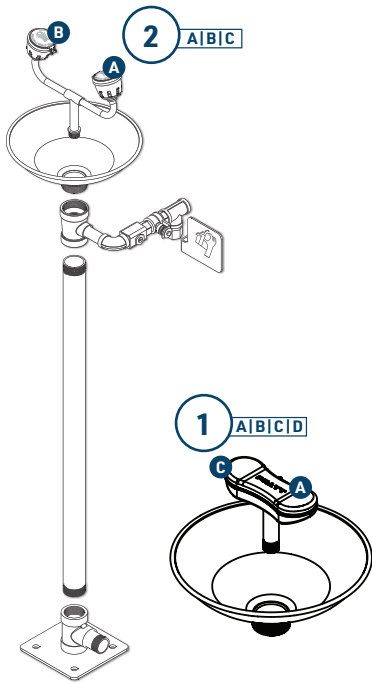

FEATURES

- Shower stanchion and fittings are 304SS
- ABS Chemical/Impact Resistant Shower Head
- Stainless Steel Eye Wash Bowl
- Hand and Foot Operated via Push Handle, Foot Treadle and Pull Rod
- ABS Eye/Face Wash Nozzle Assembly

SPARE PARTS

1	570027	PRATT EYE & FACE WASH NOZZLE YELLOW ABS PLASTIC SUITS ALL ELITE EYEWASH
1A	570029	PRATT DUST CAP ABS PLASTIC TO SUIT EYE & FACE WASH NOZZLE
1B	570030	PRATT SS304 SCREWS PACK OF 6 TO SUIT EYE & FACE WASH NOZZLE
1C	570031	PRATT AERATOR SUITS ALL EYE & FACE WASH INC. WASHER
1D	570032	PRATT 304 STAINLESS STEEL RING SUITS EYE & FACE WASH AERATOR
2	570003	PRATT EYEWASH NOZZLE ASSEMBLY S/STEEL WITH RUBBER EYECUP SUITS ALL ELITE EYEWASH
2A 3B	570018	PRATT AERATOR SUITS ALL ELITE AND ECONOMY EYEWASH
2B	570017	PRATT RUBBER EYEWASH CUP WITH YELLOW DUST CAP SUITS ALL ELITE EYEWASH
2C	570028	PRATT 304 STAINLESS STEEL RING SUITS EYEWASH AERATOR
3	570004	PRATT EYEWASH NOZZLE ASSEMBLY S/STEEL WITH YELLOW DUST CAP SUITS SE693 AND FTL EYEWASH
3A	570023	PRATT YELLOW DUST CAPS PLASTIC SUITS SE693 AND FTL EYEWASH
4	570006	PRATT S/STEEL EYEWASH BOWL SUITS ALL ELITE EYEWASH
5	570010	PRATT S/STEEL PUSH HANDLE FOR 570012 S/STEEL BALL VALVE SUITS ALL ELITE EYEWASH
6	570012	PRATT 15MM S/STEEL BALL VALVE FOR 570010 S/STEEL PUSH HANDLE SUITS ALL ELITE EYEWASH
7	570020	PRATT S/STEEL FOOT TREADLE SILVER SUITS ALL ELITE EYEWASH
8	570024	PRATT BLACK WASHER FOR STANCHION JOINT SUITS ALL ELITE SHOWERS
9	570014	PRATT 25mm S/STEEL BALL VALVE WITH LEVER ARM SUITS ALL ELITE SHOWERS
10	570016	PRAT S/STEEL PULL ROD SILVER SUITS ALL ELITE SHOWERS
11	570007	PRATT ABS PLASTIC SHOWER HEAD WITH SWIRLTEC NOZZLE SUITS ALL ELITE SHOWERS
12	570008	PRATT S/STEEL SHOWER HEAD WITH SWIRLTEC NOZZLE SUITS SE693